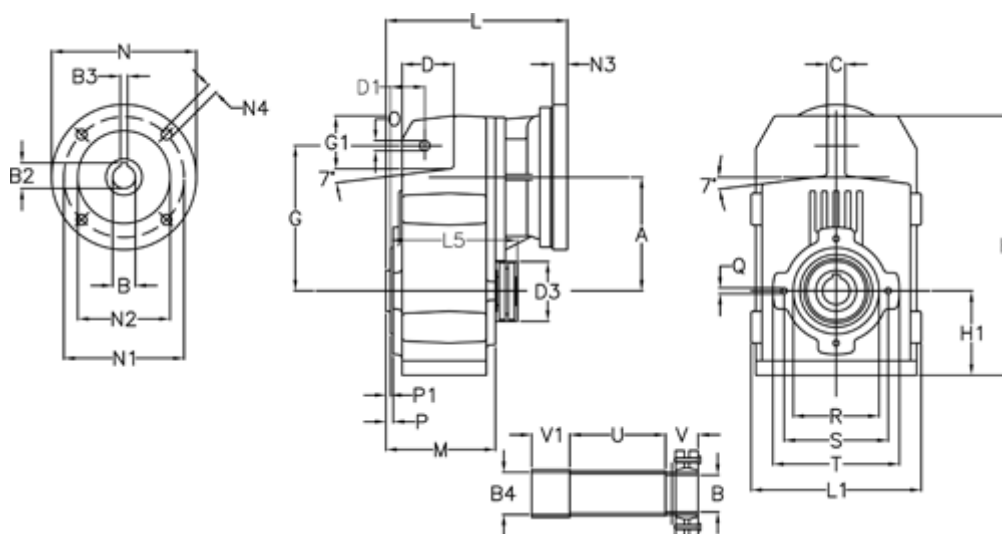

Article number: 29560516565220

Description: Shaft mounted gear
A512S-165,6-P63B5

Measures

A = 211.30	D1 = 65.0	I5 = 222.0	P1 = 4.5	V1 = 50
B = 52	d3 = 120	M = 163.0	Q = M12x19	
B1 = 11	G = 278	N = 140	R = 180	
B2 = 12.8	G1 = 105.5	N1 = 115	S = 215	
B3 = 4	H = 479.0	N2 = 95	T = 250	
B4 = 54	H1 = 144.0	N4 = M8x19	Tightening torque N m = 14.5	
C = 20	L = 268.0	O = 22	U = 91.0	
D = 93.5	L1 = 273	P = 8.5	V = 62	